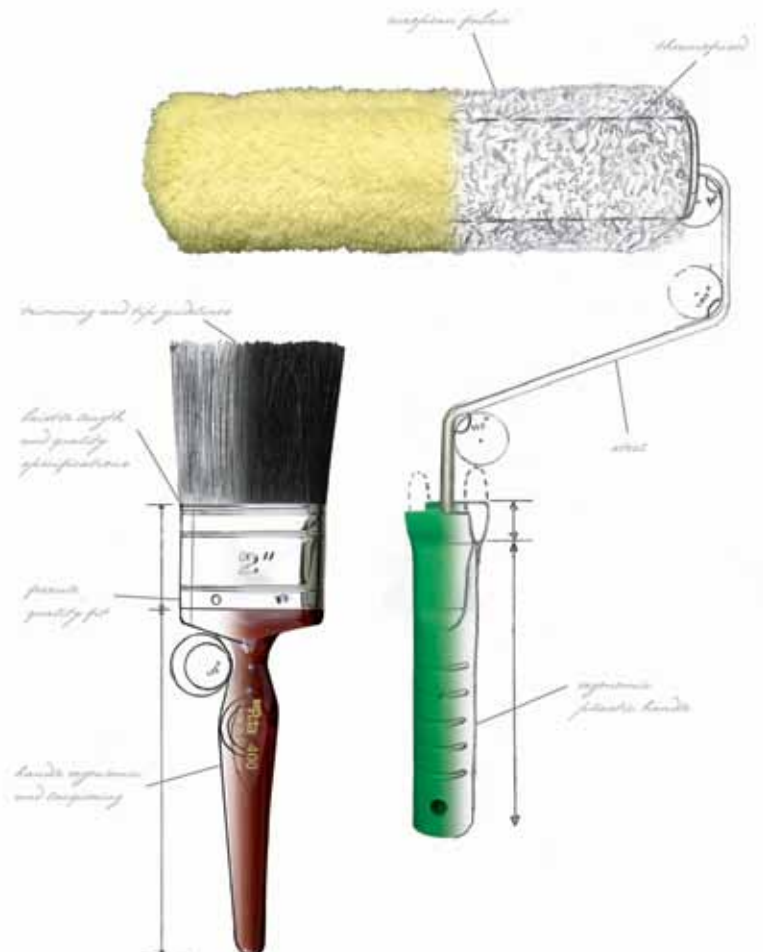

Product R&D and Quality Control

By using tried and tested raw materials and relevant production processes, Peta ensures that paint brushes, rollers or accessories fulfill their ultimate goal: providing a quality tool for quality application.

This is why so many products in the ranges are used successfully by professional and DIY users in over 10 countries worldwide.

Products taken from the production batch are tested regularly out house (with recorder results) so any arising problems can be detected early.

Quality is of course a result of inhouse culture in the organization, starting from the production floor personnel up to top Management.

Trust in a product name can only be built on providing consistent quality and this principle has been the foundation of the business since its beginning over 40 years ago.